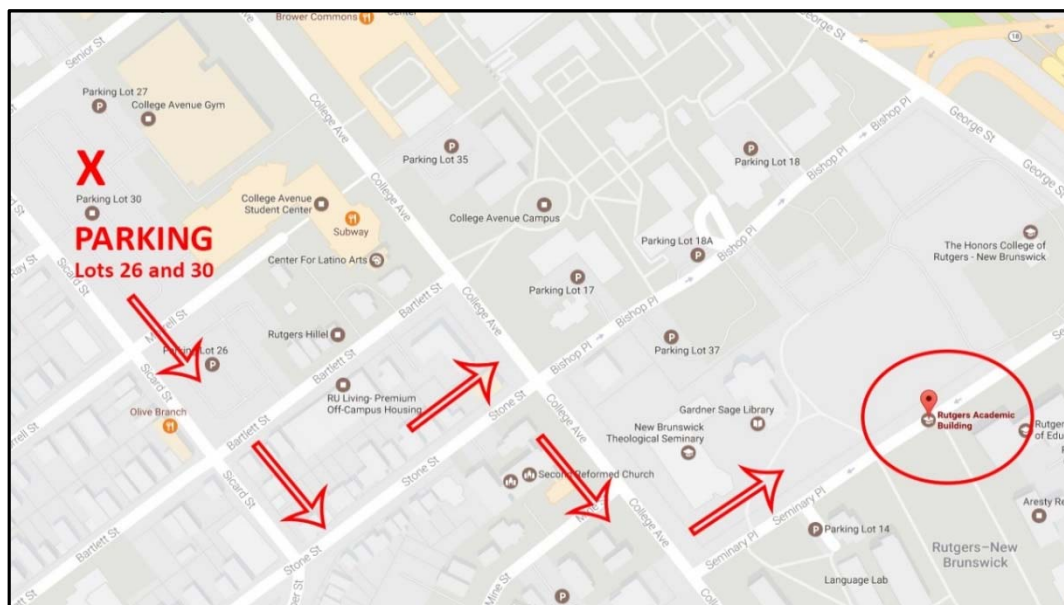

QUESTIONS? See last page.